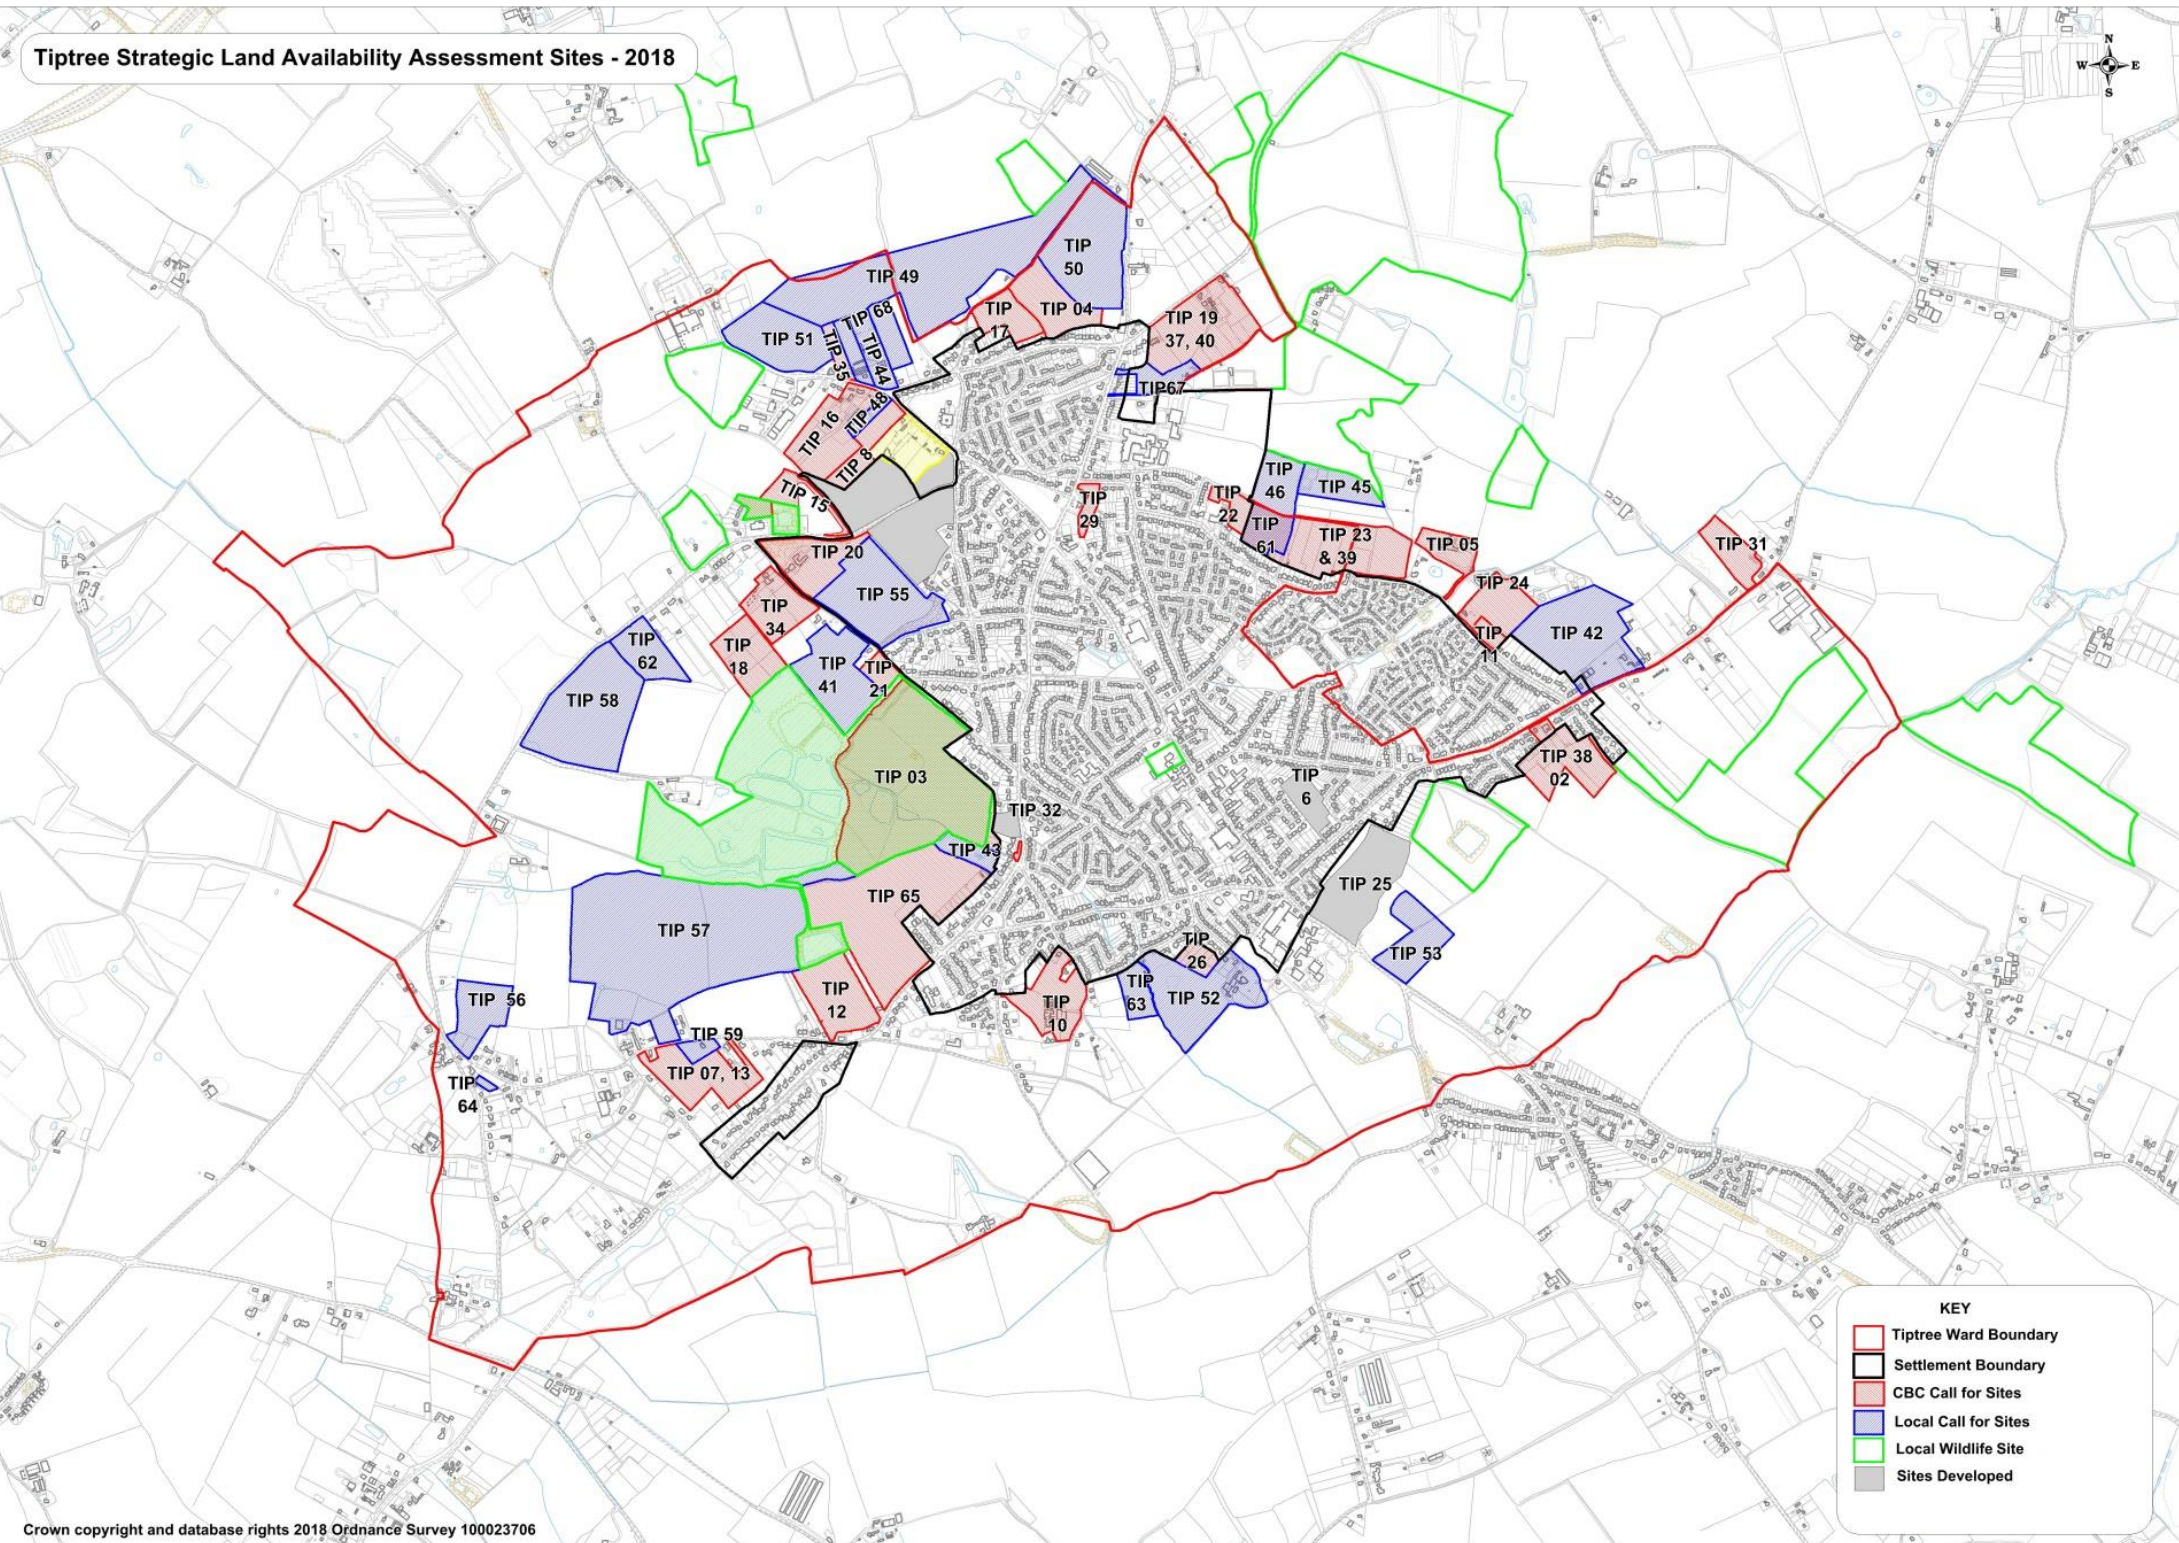

Tiptree Strategic Land Availability Assessment Sites - 2018

KEY

- Tiptree Ward Boundary
- Settlement Boundary
- CBC Call for Sites
- Local Call for Sites
- Local Wildlife Site
- Sites Developed